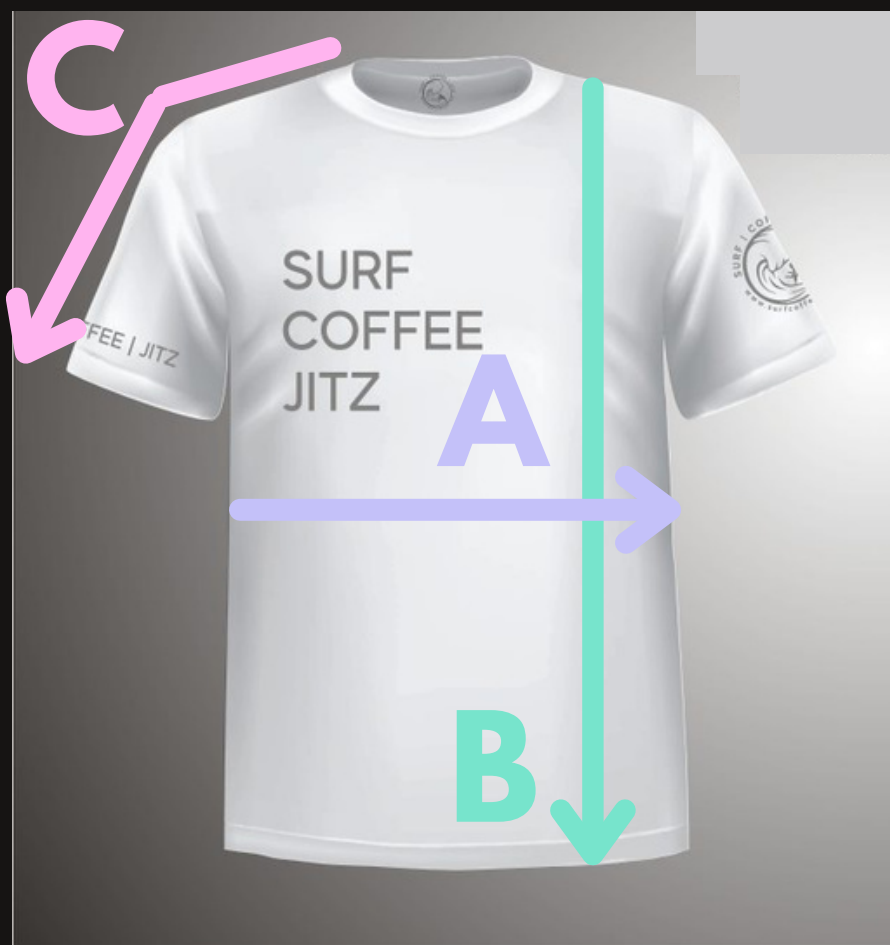

SURF COFFEE JITZ T-SHIRT SIZE CHART

SIZE (CM)	WIDTH (A)	LENGTH (B)	SLEEVE (C)
Y-XS	39	48	34
Y-S	43	53	38
Y-M	46	57	41
Y-L	48	62	43
Y-XL	51	66	46
S	46	70	42
M	51	72	46
L	56	75	50
XL	61	77	53
2XL	66	80	57
3XL	71	82	61